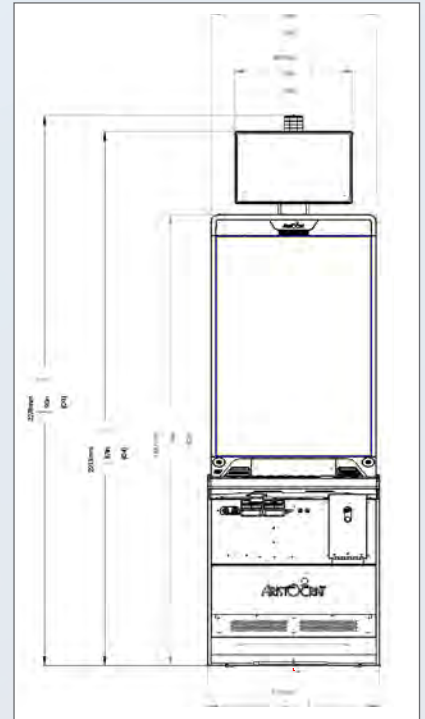

To learn more about Arc Single™ contact your VGT Sales Account Manager.