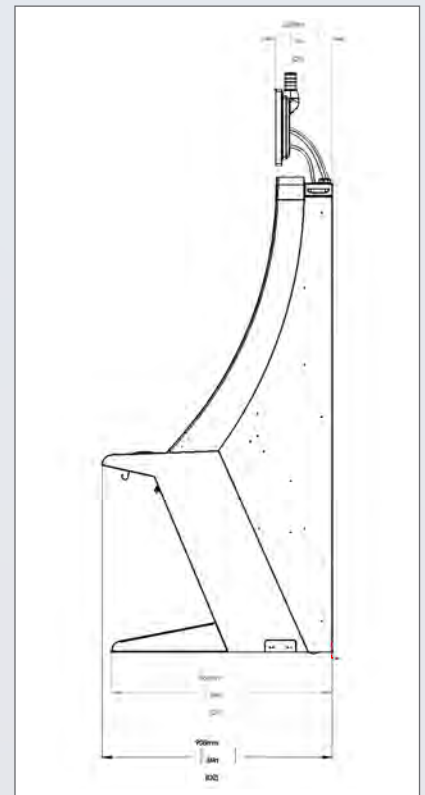

To learn more about Arc Single™ contact your VGT Sales Account Manager.